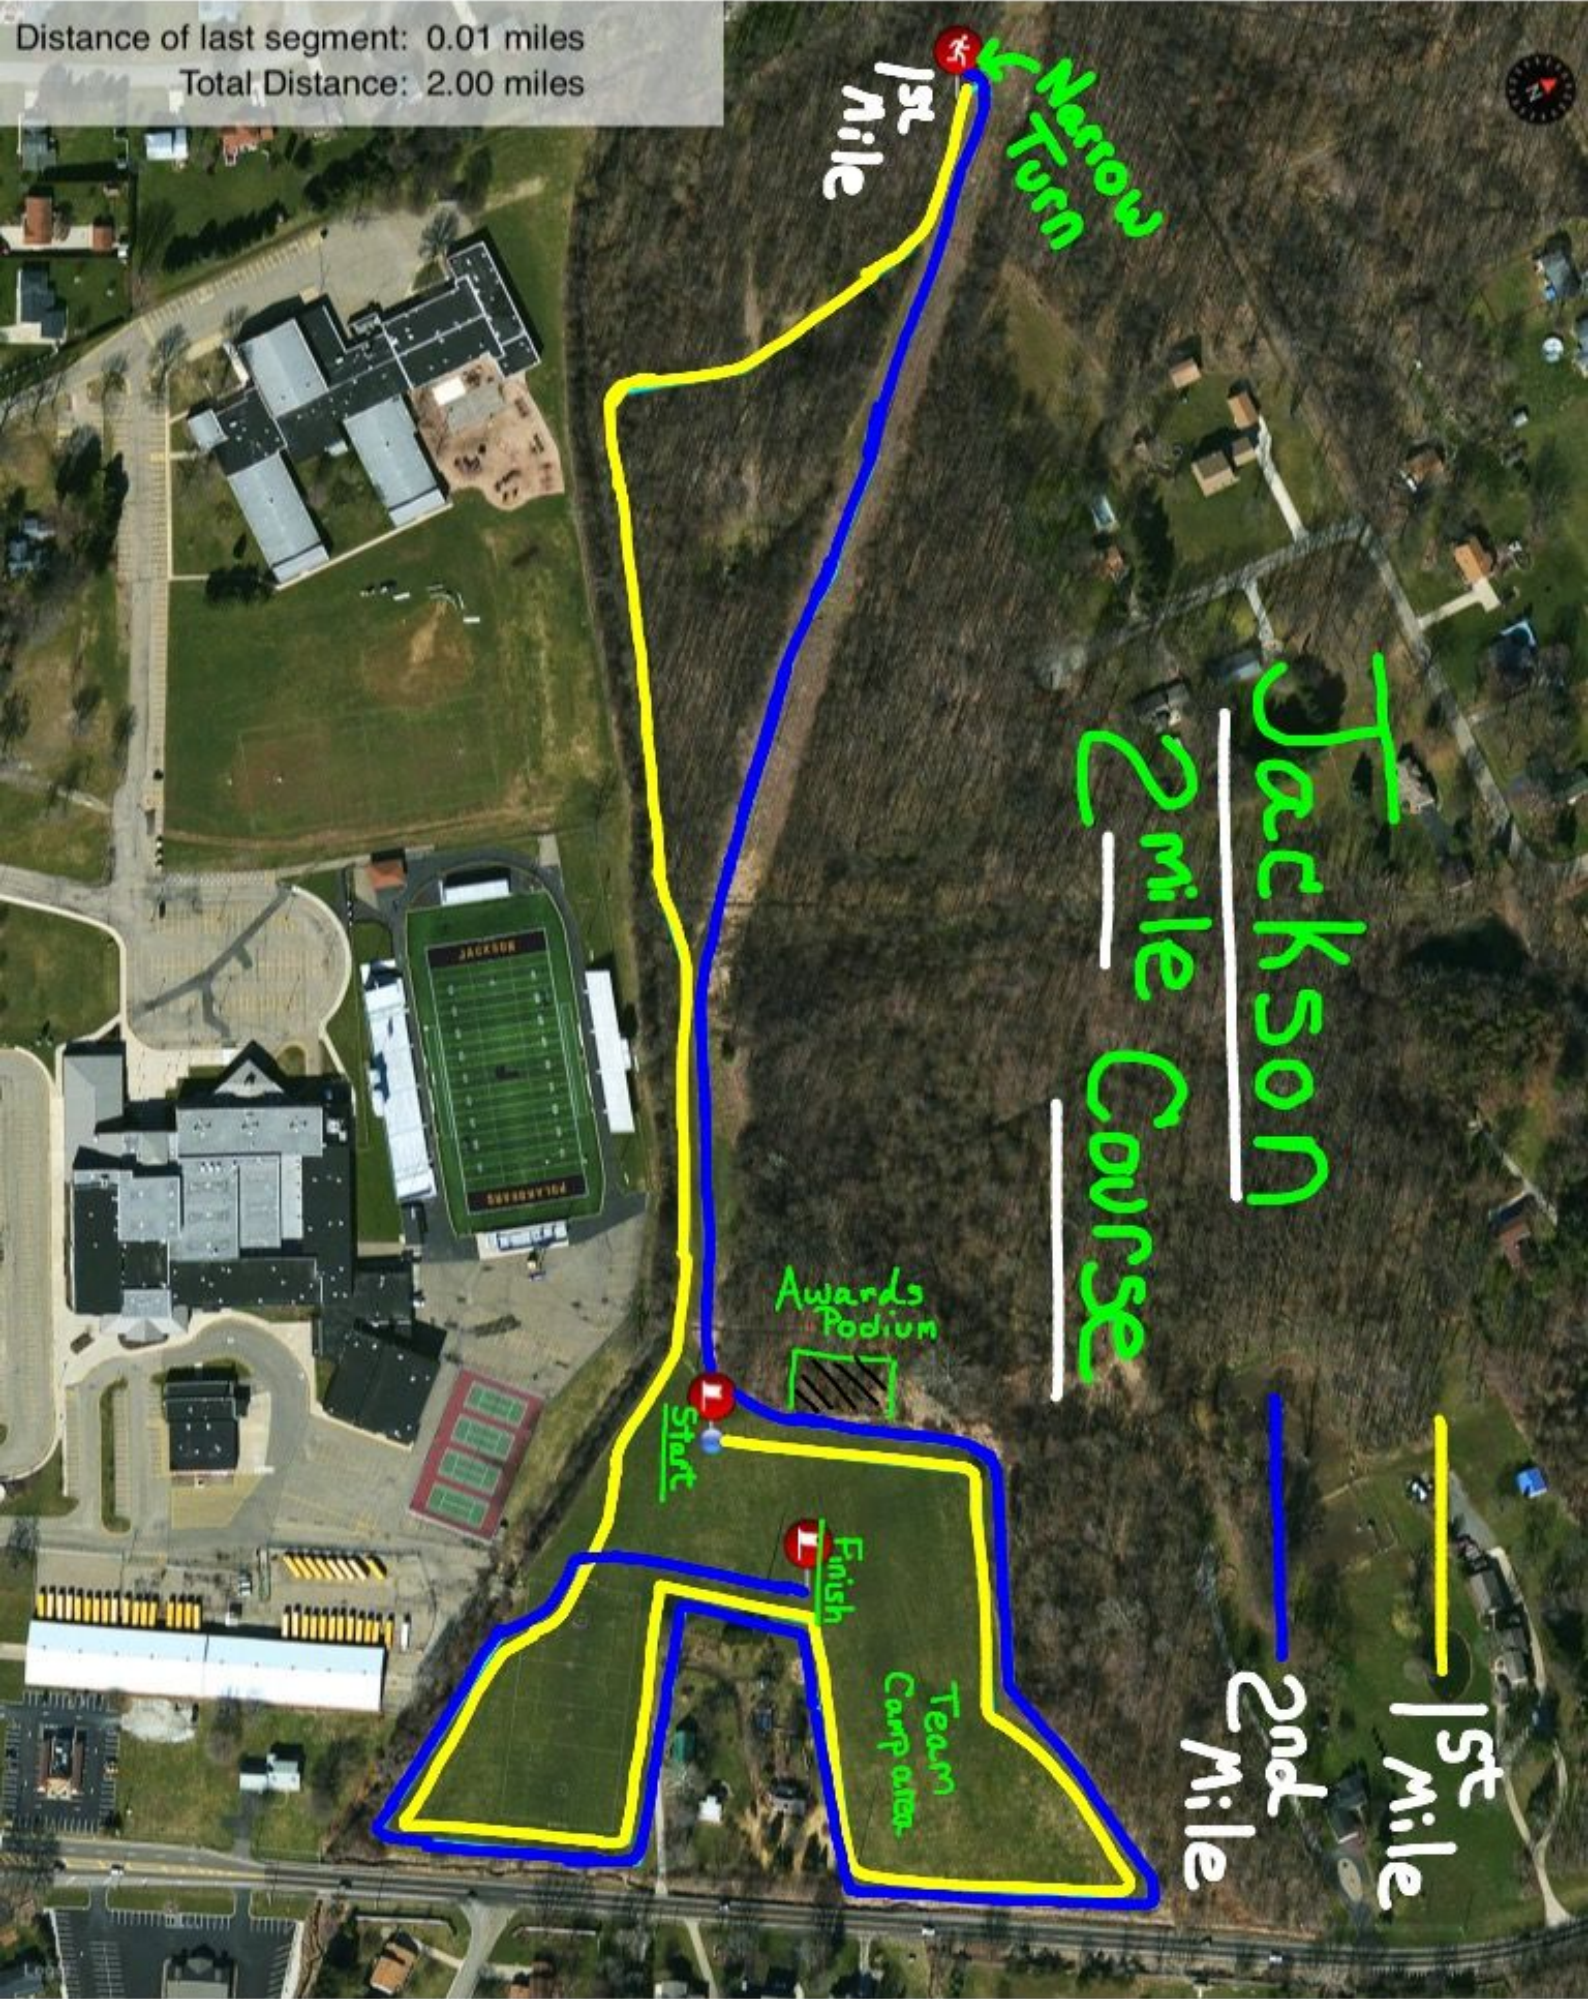

Distance of last segment: 0.01 miles
Total Distance: 2.00 miles

1st Mile

Narrow Turn

Jackson 2-mile Course

Awards Podium

Start

Finish

Team Camp area

2nd Mile

1st Mile